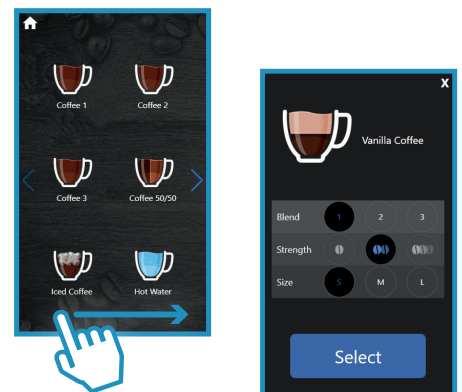

I AM TOUCHLESS. TRY ME!

The new way of getting your daily dose of caffeine.

1. SCAN the QR code on the brewer screen.

2. SELECT your beverage and customize it to your needs.

3. ENJOY your drink by pressing start on your phone.

... Do not forget to place your cup!

Having trouble scanning the QR code?

Try the following:

- Download a QR code reader app
- Changing the angle on your phone
- Check your signal strength.
- Switch from Wi-Fi to cellular network, or inversely.