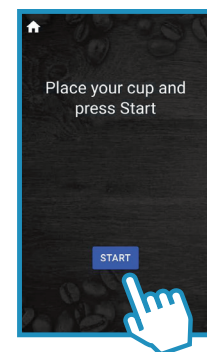

I AM TOUCHLESS. TRY ME!

The new way of getting your daily dose of caffeine.

1. SCAN the QR code on the brewer screen.

2. SELECT your beverage and customize it to your needs.

3. ENJOY your drink by pressing start on your phone.