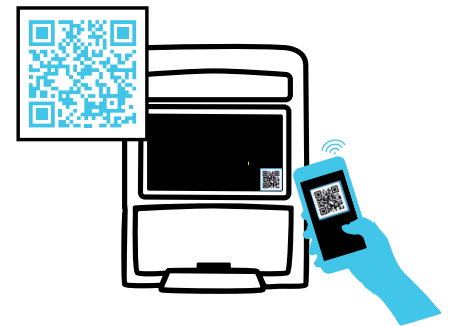

I AM TOUCHLESS. TRY ME!

The new way of getting your daily dose of caffeine.

1. SCAN the QR code on the brewer screen.

2. SELECT your beverage and customize it to your needs.

3. ENJOY your drink by pressing start on your phone.

... Do not forget to place your cup!

Having trouble scanning the QR code?

Try the following:

- Download a QR code reader app
- Changing the angle on your phone
- Check your signal strength.
- Switch from Wi-Fi to cellular network, or inversely.