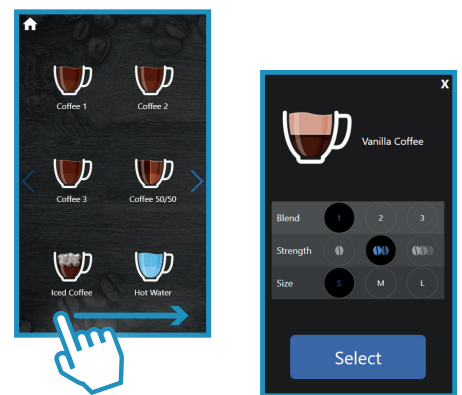

I AM TOUCHLESS. TRY ME!

The new way of getting your daily dose of caffeine.

1. SCAN the QR code on the brewer screen.

2. SELECT your beverage and customize it to your needs.

3. ENJOY your drink by scanning the QR code on your phone with the scanner.

*... Do not forget to place
your cup!*

Having trouble scanning the QR code?

Try the following:

- Download a QR code reader app
- Changing the angle on your phone
- Check your signal strength.
- Switch from Wi-Fi to cellular network, or inversely.