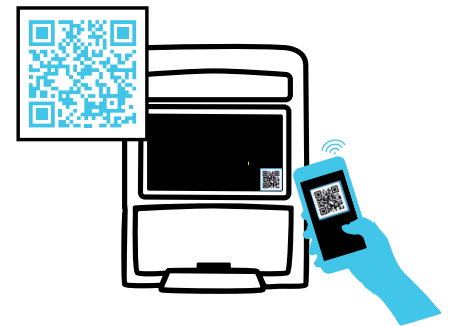

I AM TOUCHLESS. TRY ME!

The new way of getting your daily dose of caffeine.

1. SCAN the QR code on the brewer screen.

2. SELECT your beverage and customize it to your needs.

3. ENJOY your drink by scanning the QR code on your phone with the scanner.

*... Do not forget to place
your cup!*

Having trouble scanning the QR code?

Try the following:

- Download a QR code reader app
- Changing the angle on your phone
- Check your signal strength.
- Switch from Wi-Fi to cellular network, or inversely.